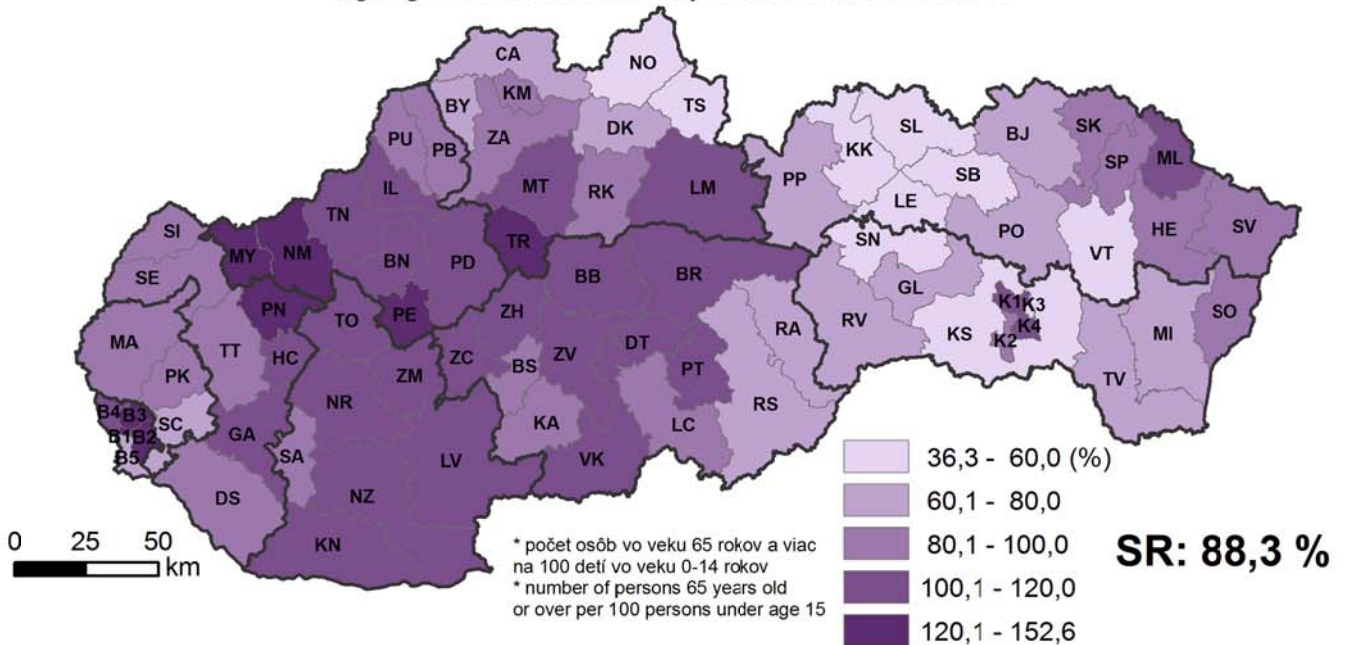

Vekové charakteristiky - Age characteristics

Priemerný vek obyvateľov v okresoch SR, 2013
Mean age of inhabitants by districts of the SR in 2013

Index starnutia* v okresoch SR, 2013

Ageing index* of inhabitants by districts of the SR in 2013

Index ekonomického zaťaženia* v okresoch SR, 2013

Economic dependency ratio* of inhabitants by districts of the SR in 2013