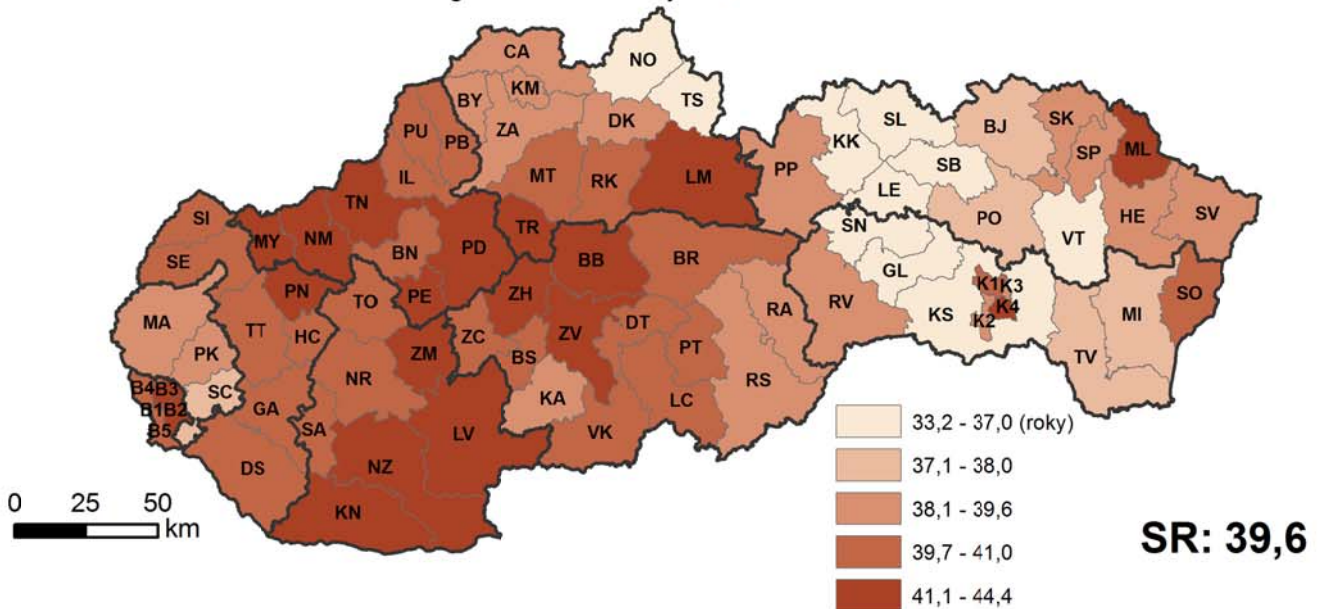

Vekové charakteristiky - Age characteristics

Priemerný vek obyvateľov v okresoch SR, 2013
Mean age of inhabitants by districts of the SR in 2013

Index starnutia* v okresoch SR, 2013

Ageing index* of inhabitants by districts of the SR in 2013

Index ekonomického zaťaženia* v okresoch SR, 2013

Economic dependency ratio* of inhabitants by districts of the SR in 2013