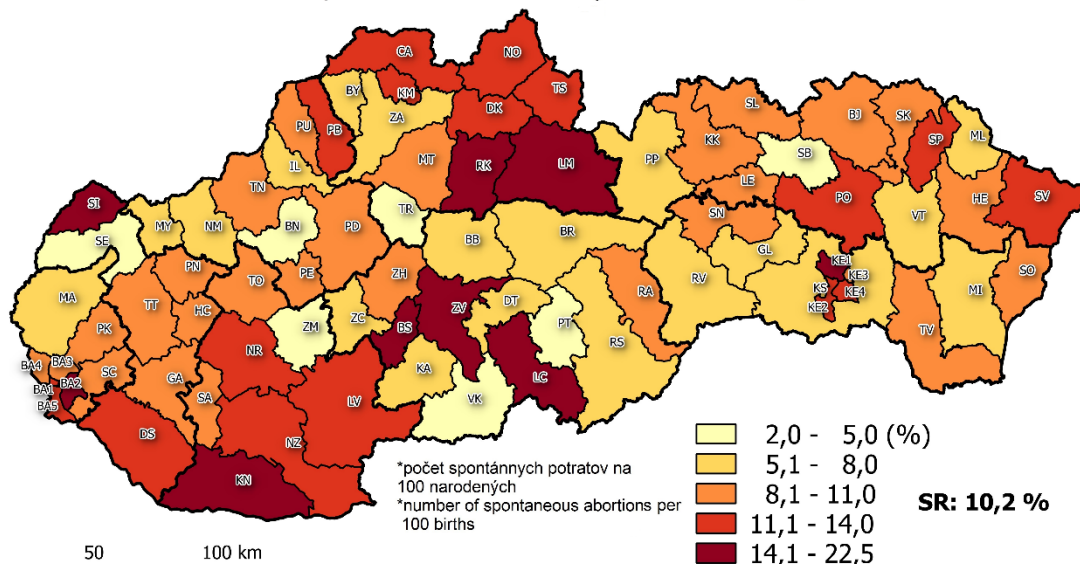

## Hrubá miera potratosťi v okresoch SR, 2016

Crude abortion rate by districts of the SR, 2016

## Index umelej potratosťi\* v okresoch SR, 2016

Index of induced abortions\* by districts of the SR, 2016

## Index samovoľnej potratosťi\* v okresoch SR, 2016

Index of spontaneous abortions\* by district of the SR, 2016

0 50 100 km